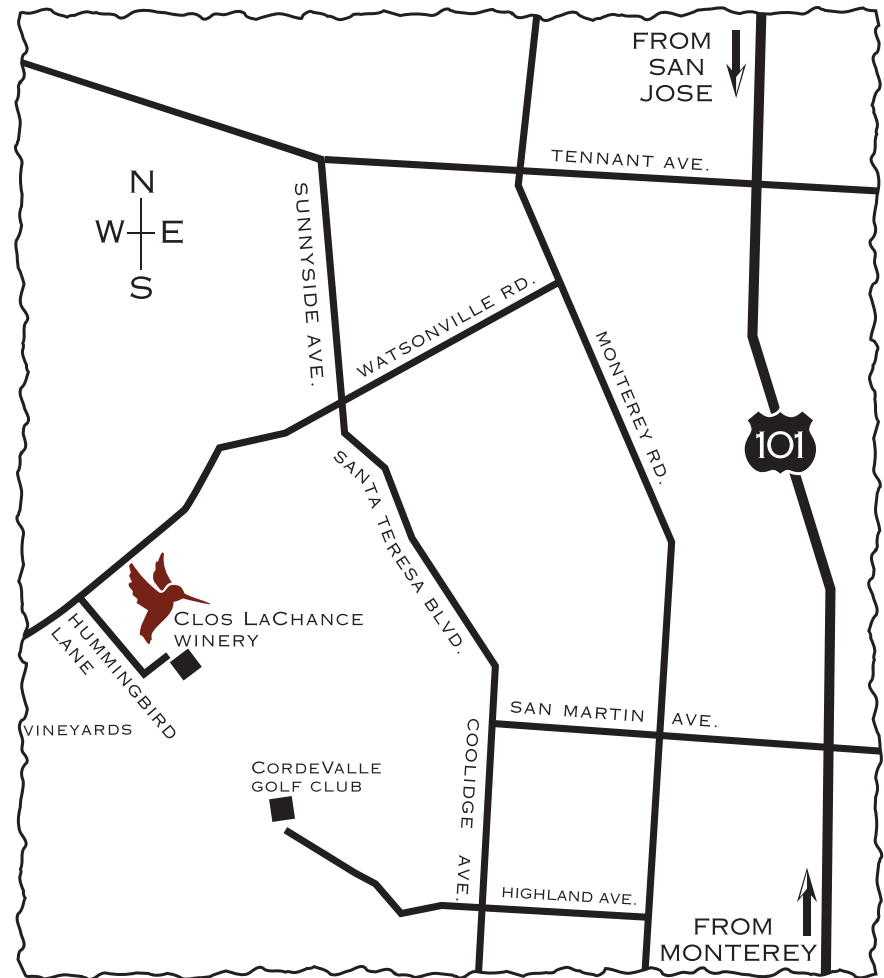

  
CLOS LACHANCE IS LOCATED 20 MILES  
SOUTH OF THE SAN JOSE INTERSECTION OF  
INTERSTATE 101 AND HIGHWAY 85.

ONE HUMMINGBIRD LANE  
SAN MARTIN, CA 95046  
(800) ITS-WINE  
WWW.CLOS.COM