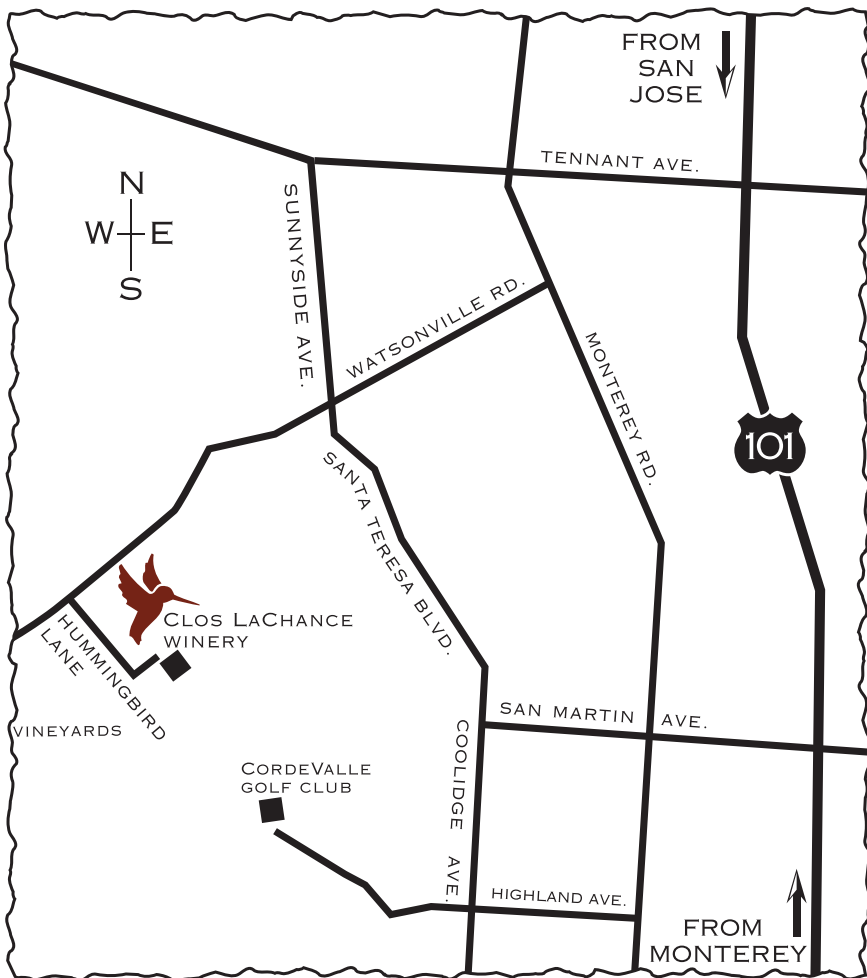

ADDRESS: \_\_\_\_\_  
\_\_\_\_\_

PHONE: \_\_\_\_\_

E-MAIL: \_\_\_\_\_

CLOS LACHANCE IS LOCATED 20 MILES  
SOUTH OF THE SAN JOSE INTERSECTION OF  
INTERSTATE 101 AND HIGHWAY 85.

ONE HUMMINGBIRD LANE  
SAN MARTIN, CA 95046  
(800) ITS-WINE  
WWW.CLOS.COM